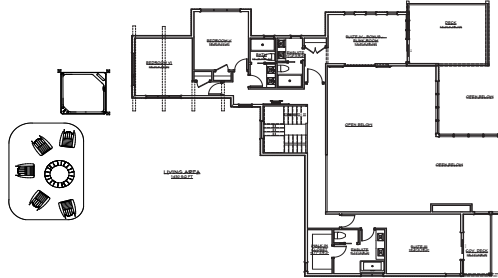

THE PEREGRINE

FEATURES

- 1 primary suite + 3 secondary suite/bunk room + 2 bedrooms
 - 5.5 bathrooms
 - Media room/office
 - Large outdoor entertaining deck space
 - Soaring ceiling great room
 - Covered porch on both levels
- 3,880 s.f. / 773 s.f. 3 car