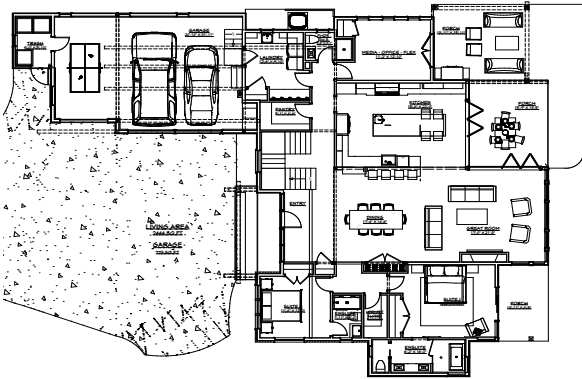

THE PEREGRINE

FEATURES

- 1 primary suite + 3 secondary suite/bunk room + 2 bedrooms
 - 5.5 bathrooms
 - Media room/office
 - Large outdoor entertaining deck space
 - Soaring ceiling great room
 - Covered porch on both levels
- 3,880 s.f. / 773 s.f. 3 car