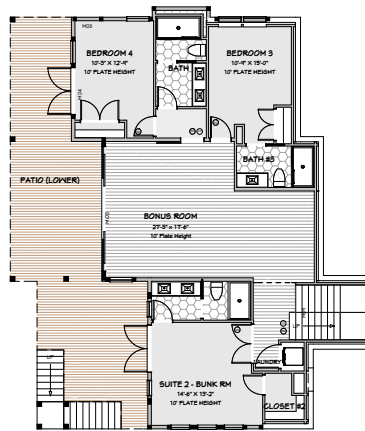

# THE PINE GROSBEAK

MAIN FLOOR

LOWER FLOOR

## FEATURES

- Extensive vaulted ceilings with huge window wall in Great Room
- Beautiful Primary Suite w/ direct access to deck
- 3 additional suites each with attached bath
- Covered porches on main and lower floors
- Huge lower floor entertaining room
- 3 car Garage
- 